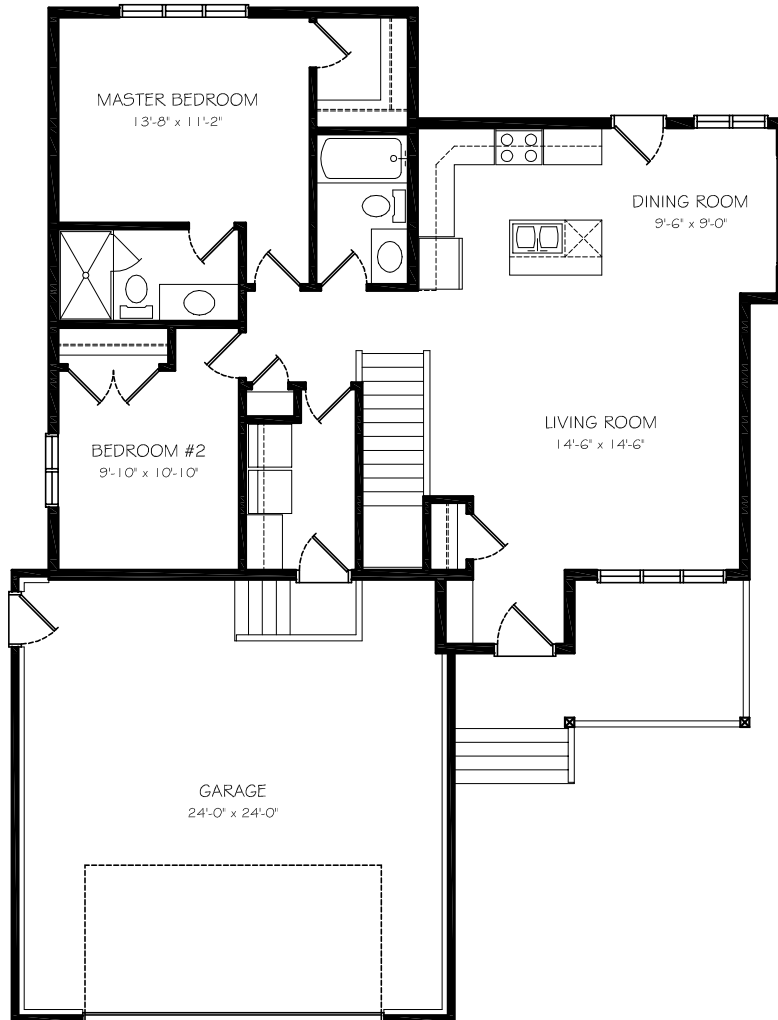

THE PEPLINSKI

MAIN FLOOR
1120 sq ft

TERRY RYAN
(403) 888-7247

CODY RYAN
(587) 333-4400

THE PEPLINSKI (1)

MAIN FLOOR
1124 sq ft

TERRY RYAN
(403) 888-7247

CODY RYAN
(587) 333-4400