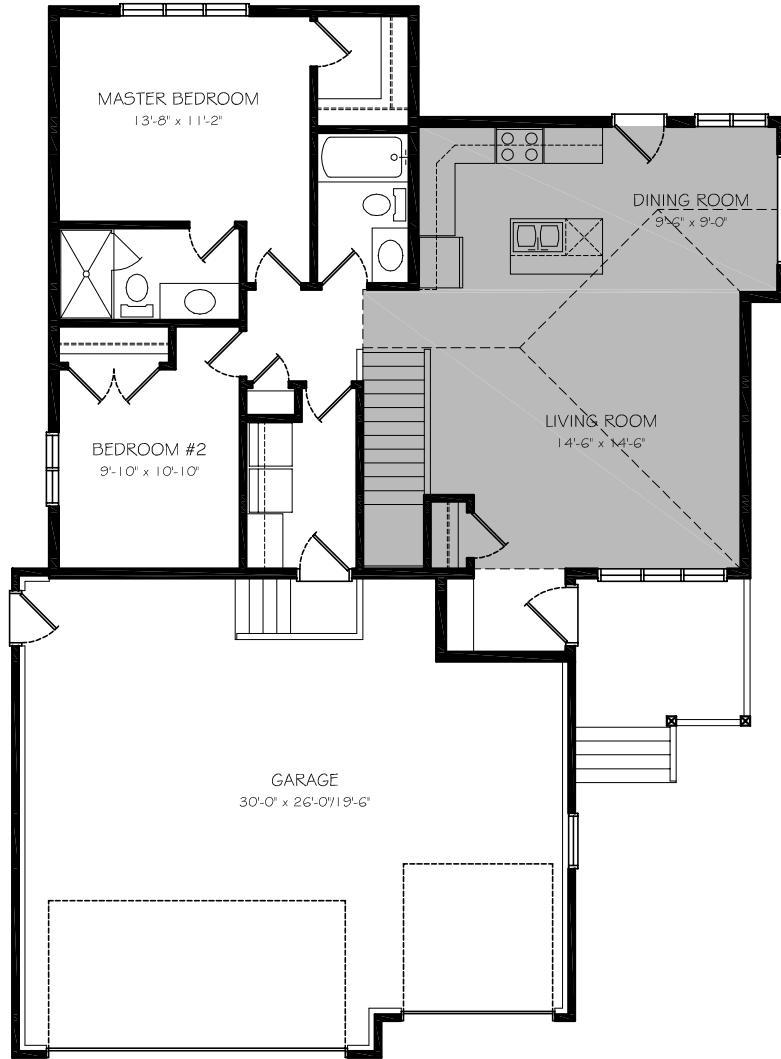

THE PEPLINSKI

MAIN FLOOR
1120 sq ft

TERRY RYAN
(403) 888-7247

CODY RYAN
(587) 333-4400

THE PEPLINSKI (1)

MAIN FLOOR
1124 sq ft

TERRY RYAN
(403) 888-7247

CODY RYAN
(587) 333-4400