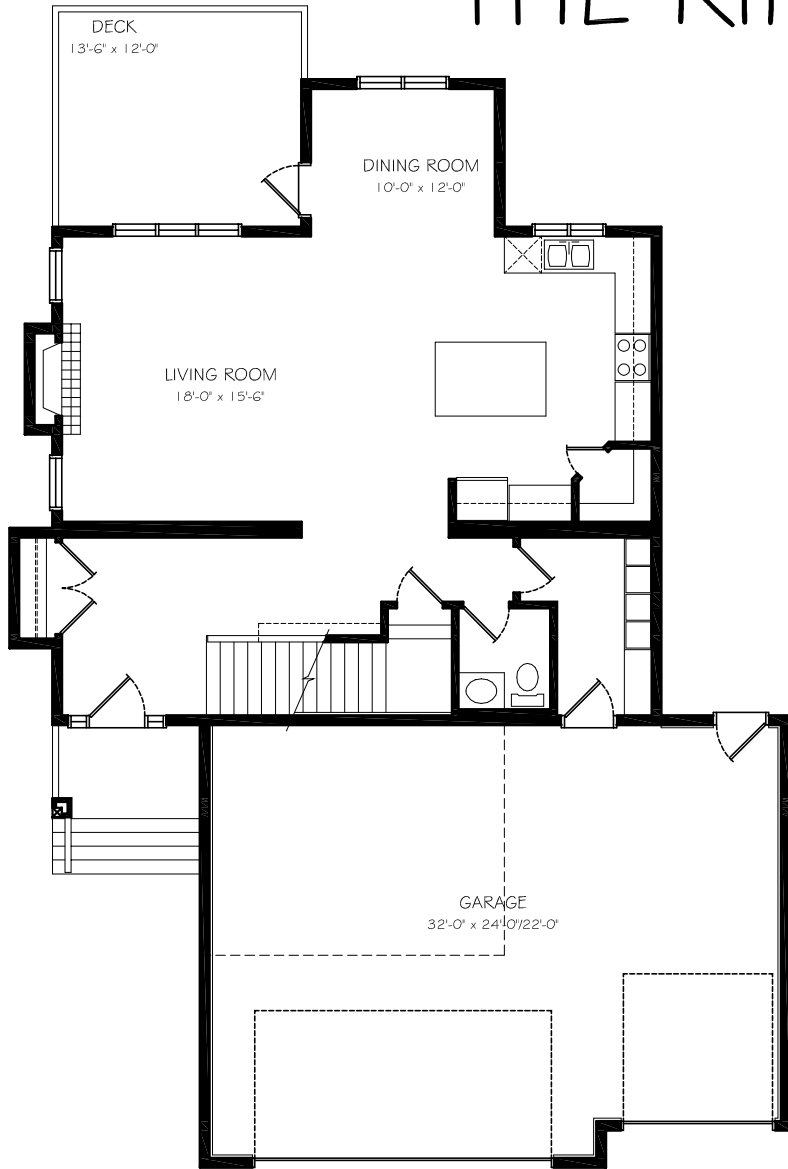

THE KIPPER

MAIN FLOOR
994 sq ft
TOTAL
2038 sq ft

UPPER FLOOR
1044 sq ft

TERRY RYAN
(403) 888-7247

CODY RYAN
(587) 333-4400