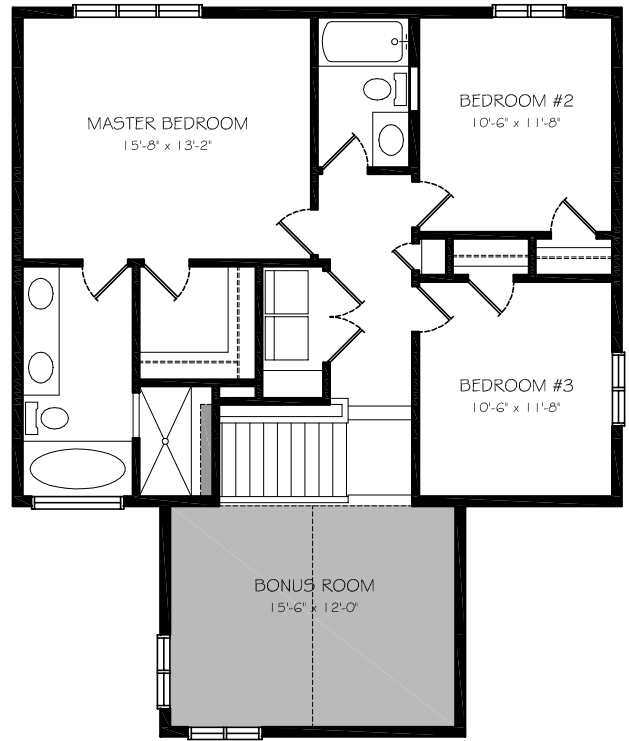

THE KIPPER

MAIN FLOOR
994 sq ft
TOTAL
2038 sq ft

UPPER FLOOR
1044 sq ft

TERRY RYAN
(403) 888-7247

CODY RYAN
(587) 333-4400